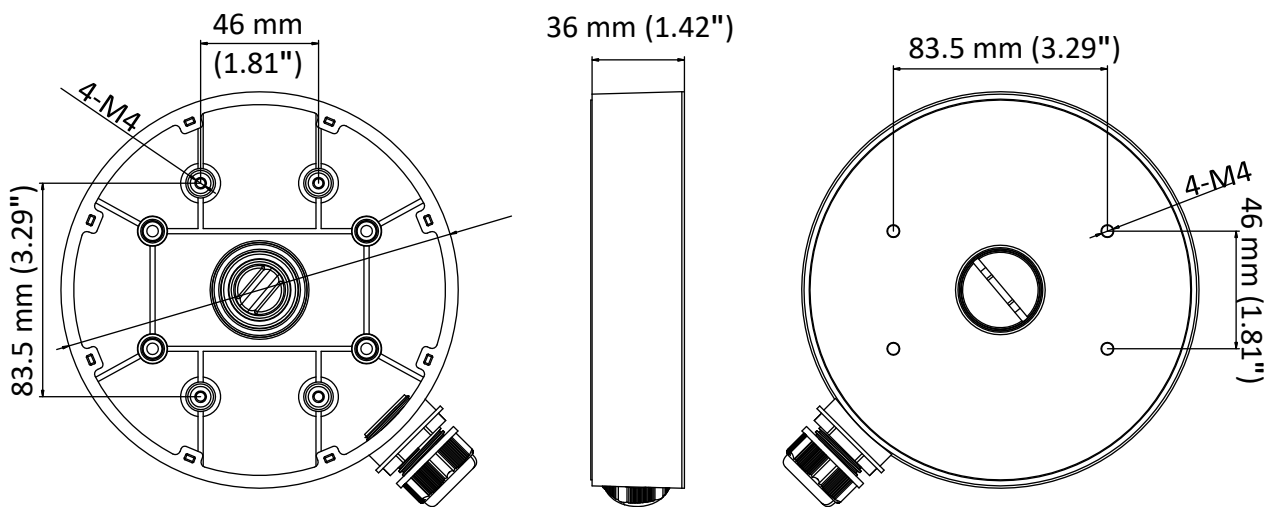

DS-1280ZJ-DM55

Junction Box

Features

- Aluminum alloy with surface spray treatment
- With cable outlet(s)
- Applies to both indoor conditions, and outdoor conditions

Dimension

Available Model

DS-1280ZJ-DM55

Parameter

Model	DS-1280ZJ-DM55
Parameters	Junction Box
Appearance	Hikvision White
Material	Aluminum Alloy
Dimension	Φ 155 mm × 36 mm (Φ 6.1" × 1.42")
Weight	300 g (0.66 lb.)

Notes

- The mount should be installed on the flat surface.
- Waterproof rubber is necessary for the outdoor application.
- The wall must be capable of supporting at least 3 times as much as the total weight of the camera, and the junction box.
- The maximum load capacity of the junction box is 2 kg (4.4 lb.).